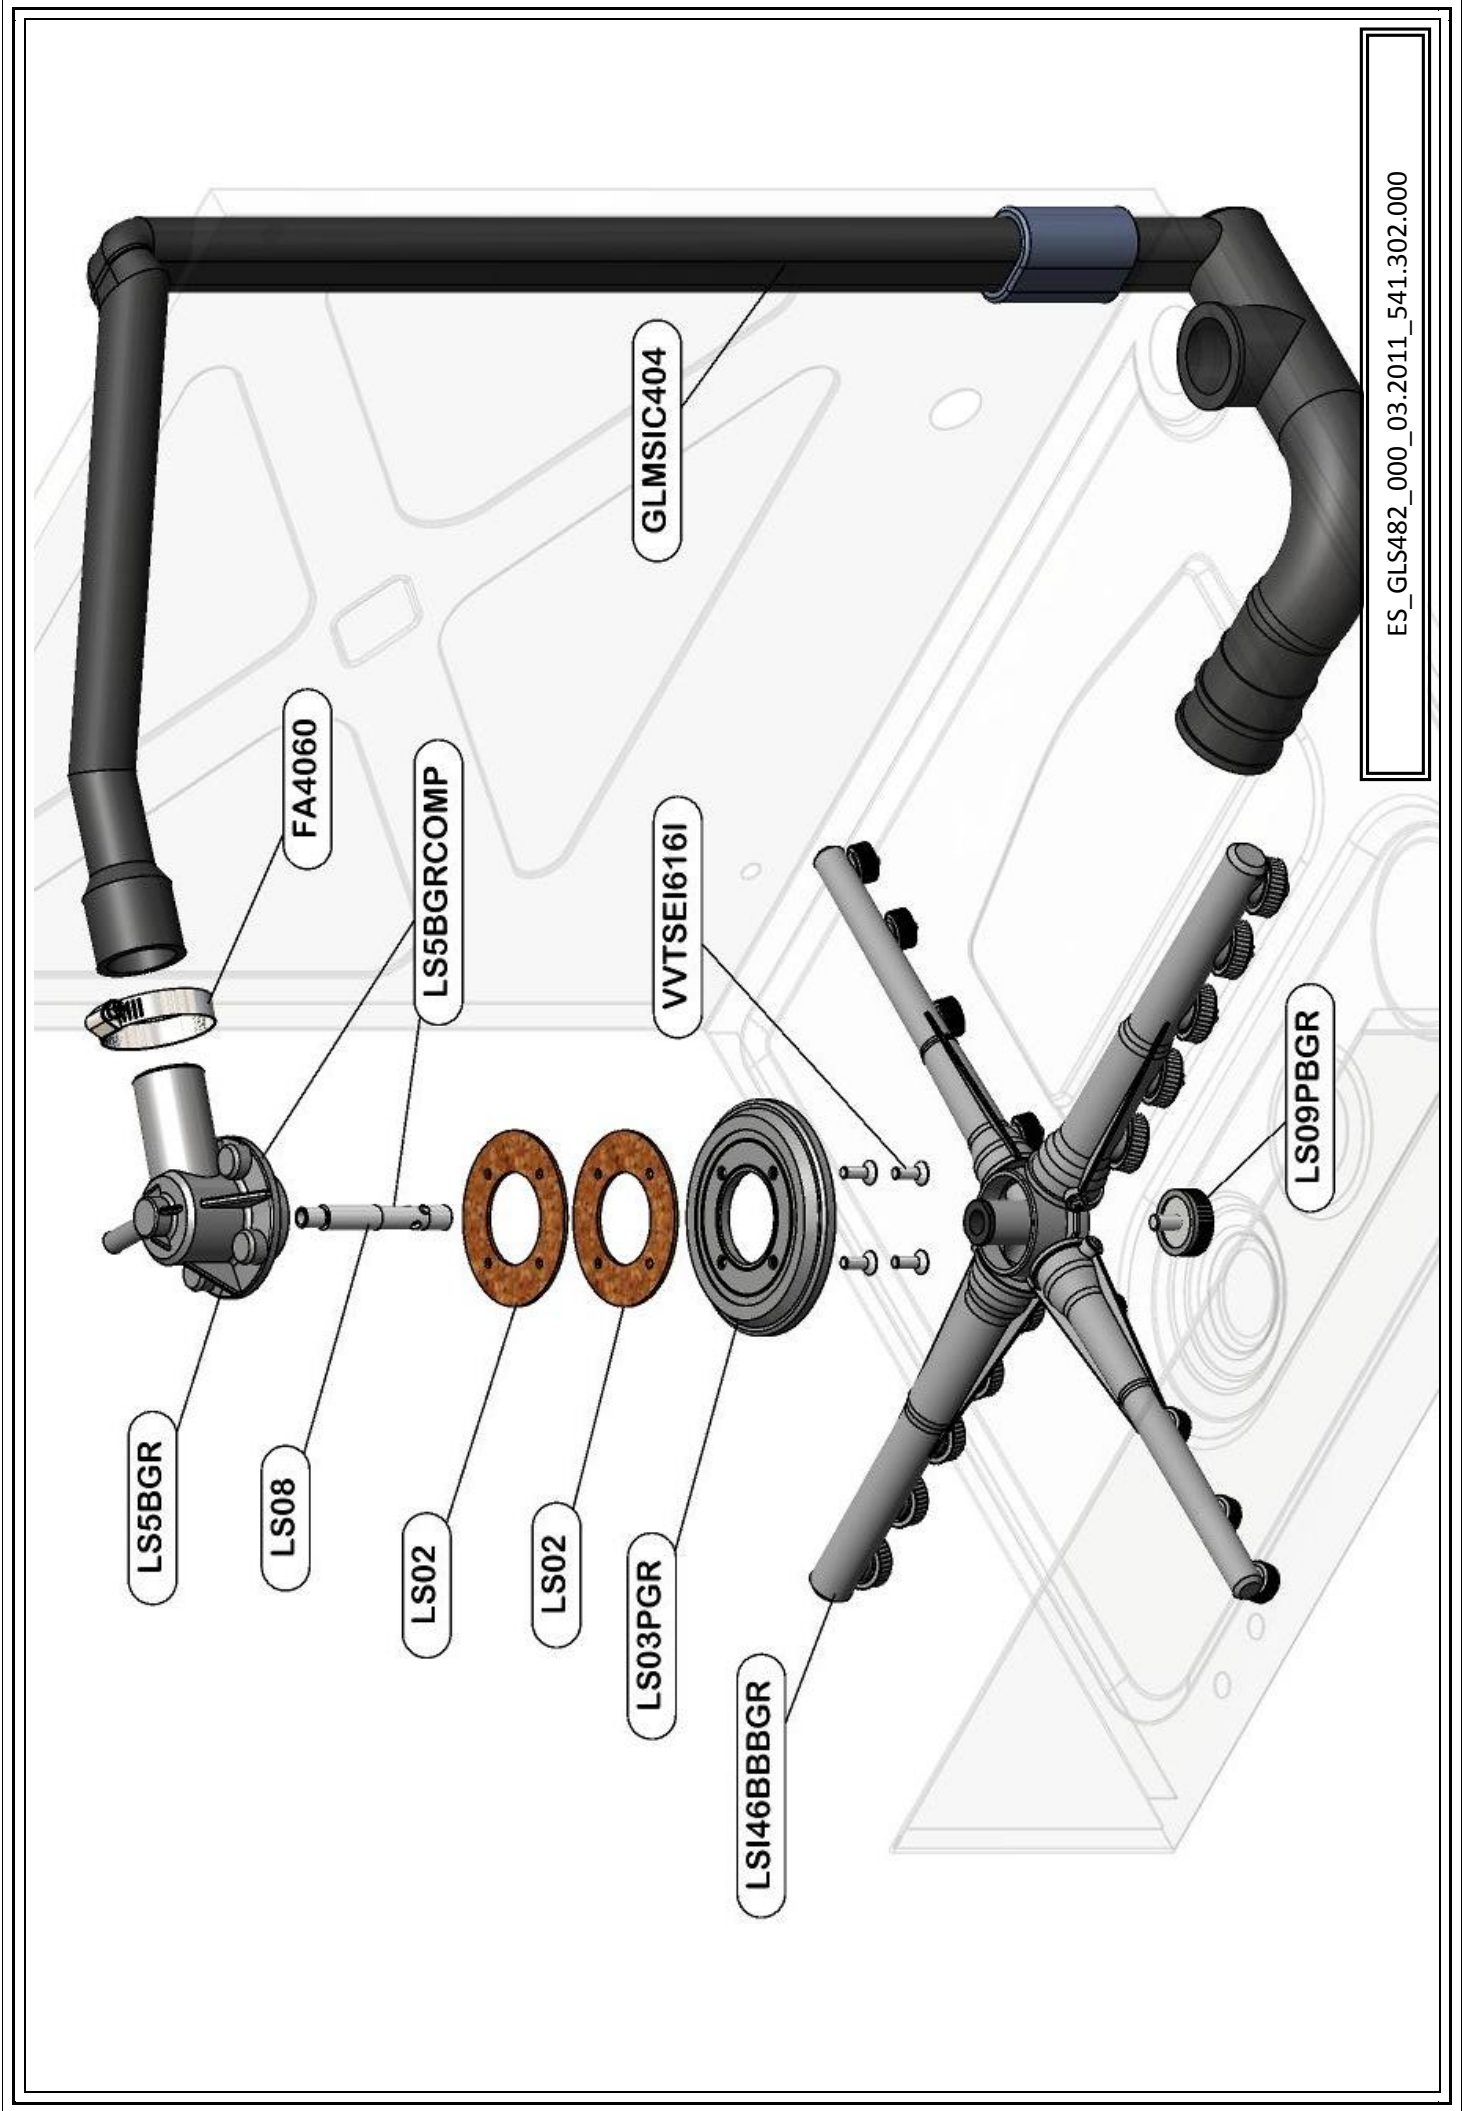

VD4I

G42303S

CERB2712

VR8I

VD8I

ES\_AGBMON05000STEVO\_000\_09.2012\_543.501.000

LS5BGR

LS08