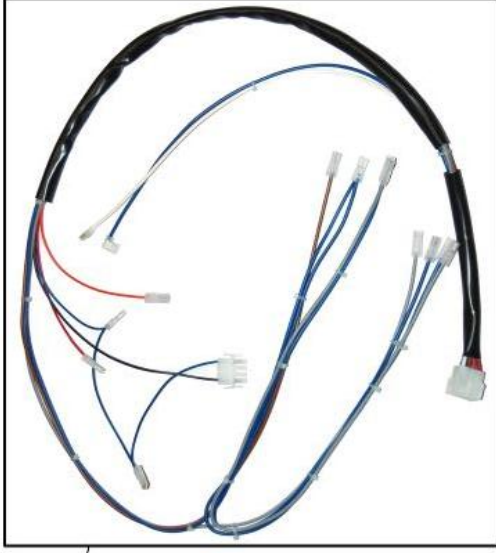

LAVASTOVIGLIE  
DISHWASHERS  
LAVE VAISSELLES

5000 ST

RICAMBI - SPARE PARTS - PIECES DETACHEES

# ST 5000

CECBSMM

CECBSPCMM

CECBIMM

CECBCTMM

CECBCTM1

CECVBL15F0

CECVM15F0