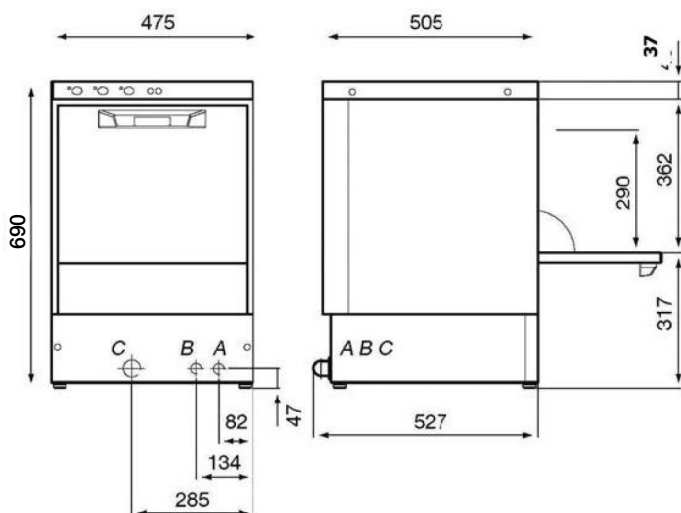

S40 Glasswasher

Dimensions	W475 x D505 x H690
Basket Size	400 x 400mm
Cycle Time	2, 3 or 4 minutes
Inside Load Height	290mm
Wash Pump Power	0.18 kW
Boiler Element	2700 Watts
Wash Tank Element	1800 Watts
Wash Tank Capacity	14 L
Total Power	3 kW
Connection	13 amp
Net Weight	28 Kg
Shipping Weight	35 Kg
Packing Dimensions	W540 x D630 x H830