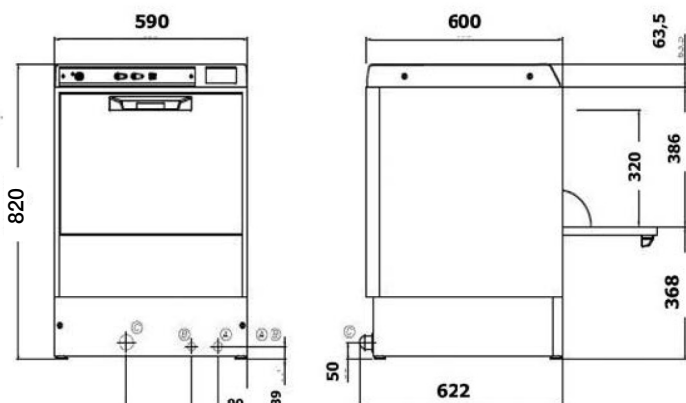

S50 Dishwasher

Dimensions	W590 x D600 x H820
Basket Size	500 x 500mm (2)
Cycle Time	2, 3 or 4 minutes
Inside Load Height	320mm
Wash Pump Power	0.75 kW (1 HP)
Boiler Element	3 kW
Wash Tank Element	2200 Watts
Wash Tank Capacity	29 L
Total Power	3.45 kW
Connection	20 amp
Net Weight	28 Kg
Shipping Weight	36 Kg
Packing Dimensions	W650 x D740 x H860